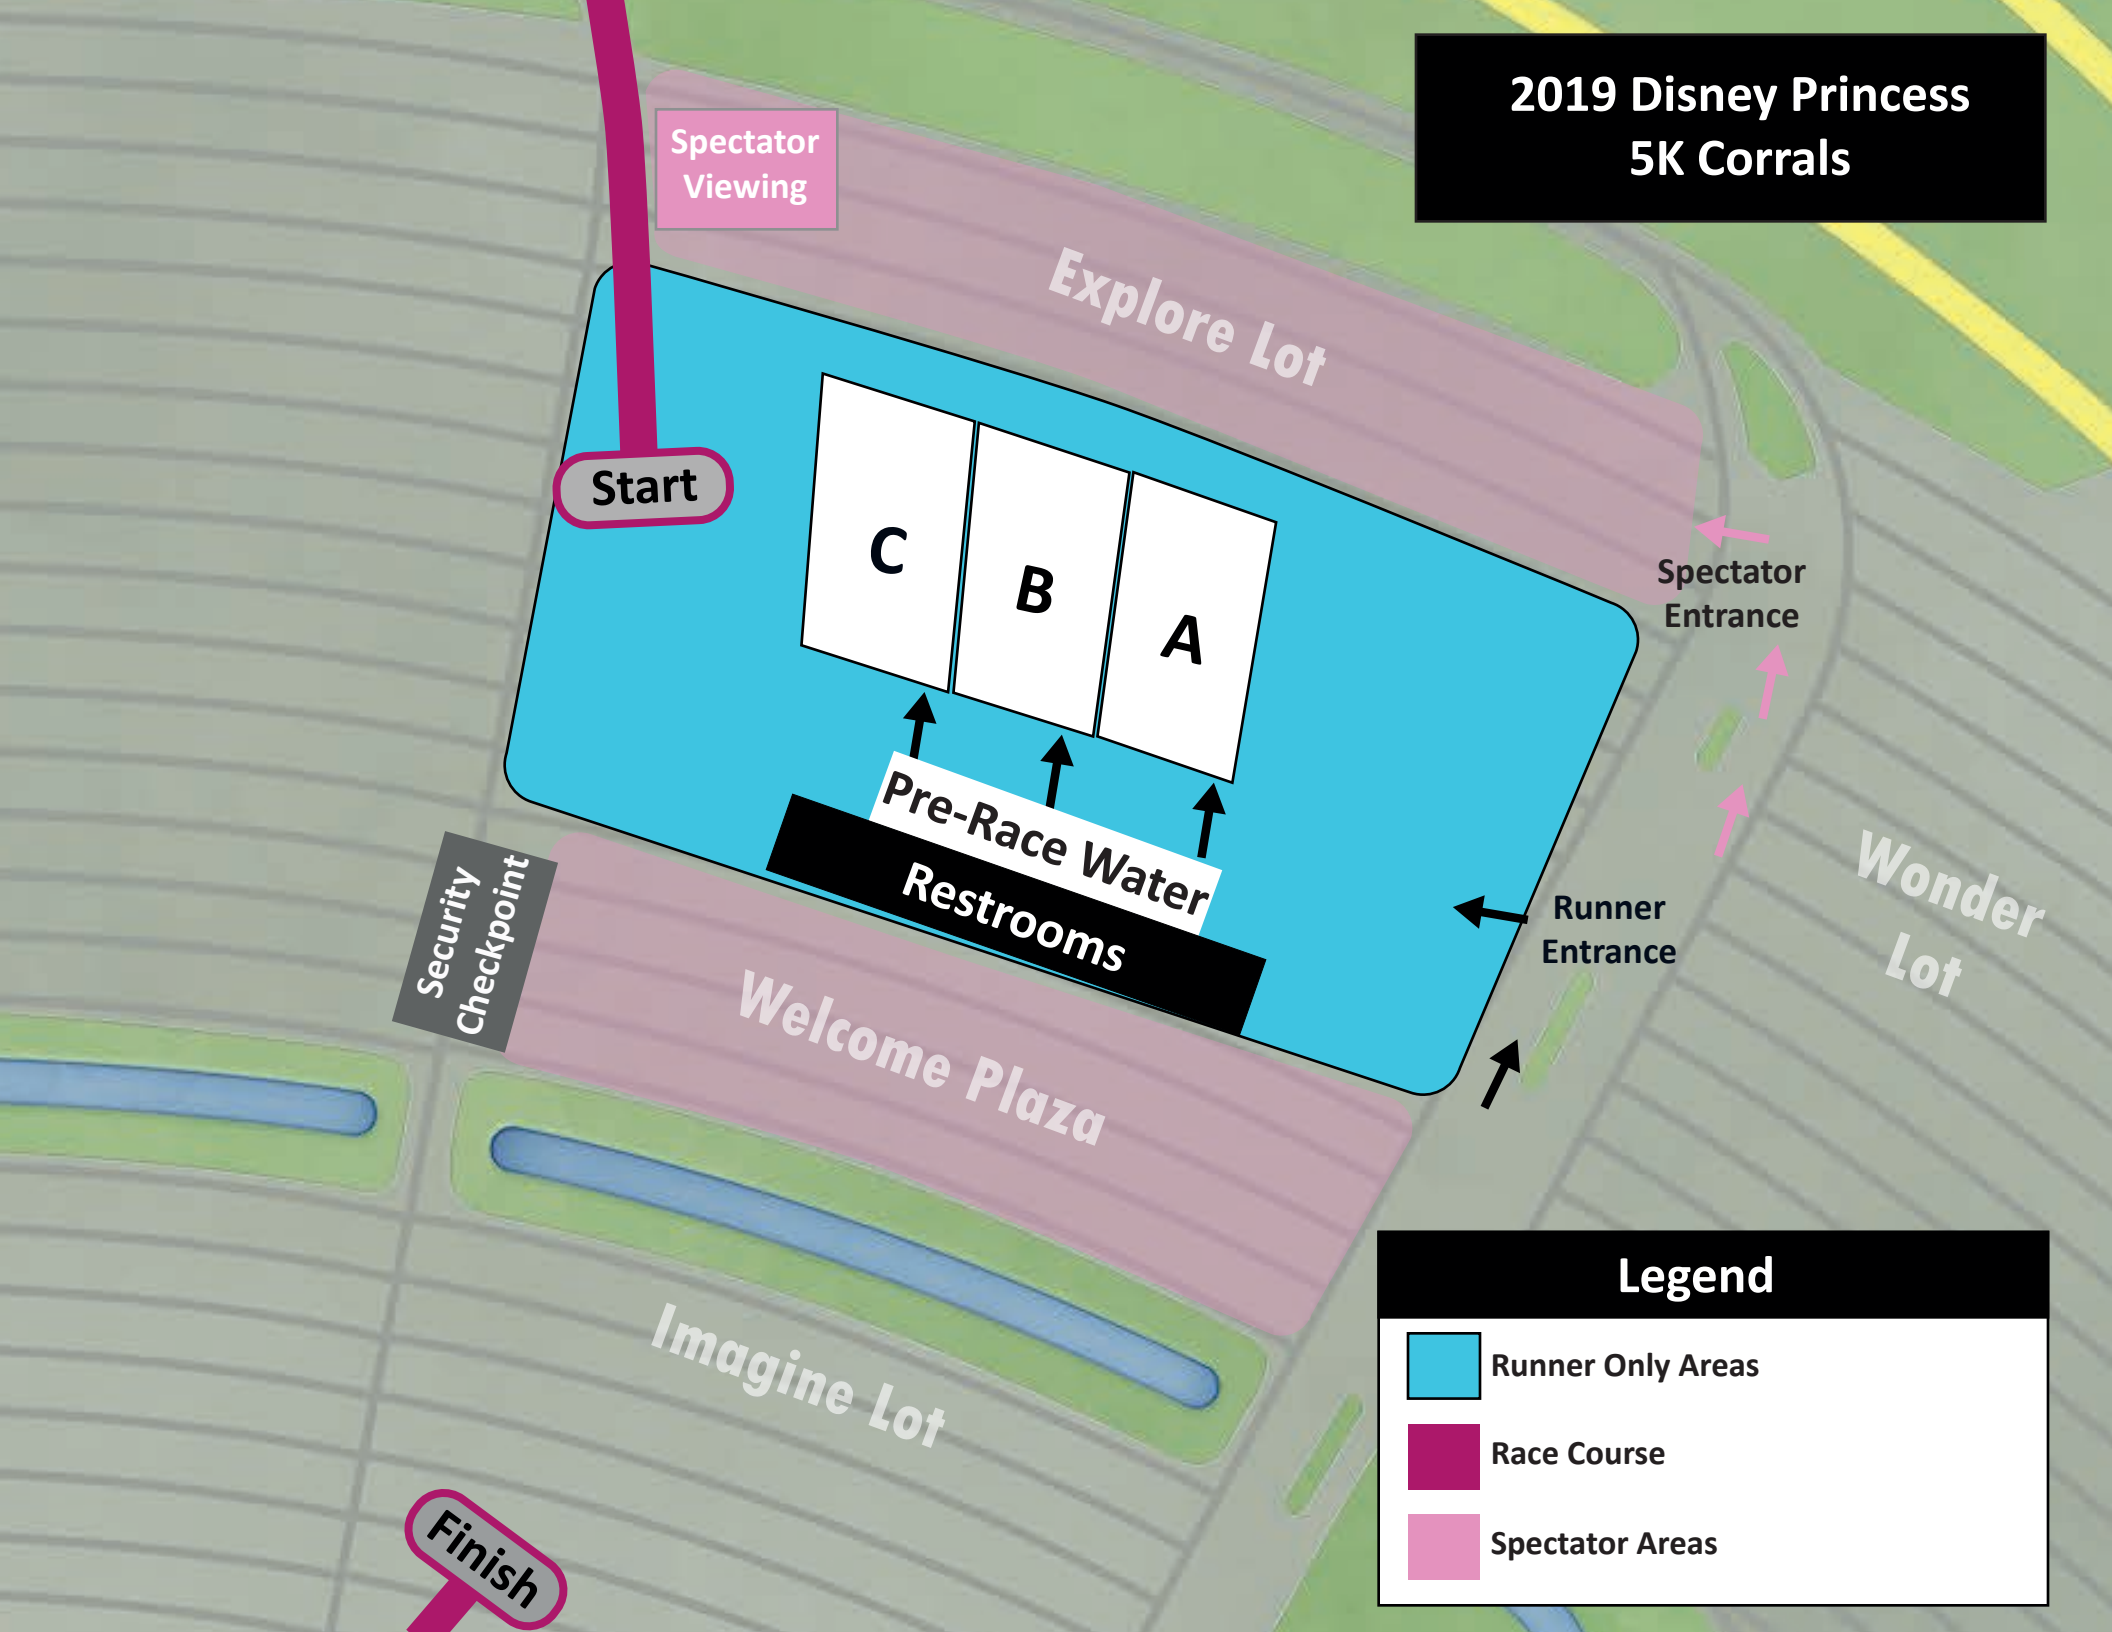

# 2019 Disney Princess 5K Corral

Spectator Viewing

Start

C

B

A

Pre-Race Water  
Restrooms

Security Checkpoint

Welcome Plaza

Imagine Lot

Explore Lot

Spectator Entrance

Runner Entrance

Wonder Lot

Finish

## Legend

- Runner Only Areas
- Race Course
- Spectator Areas