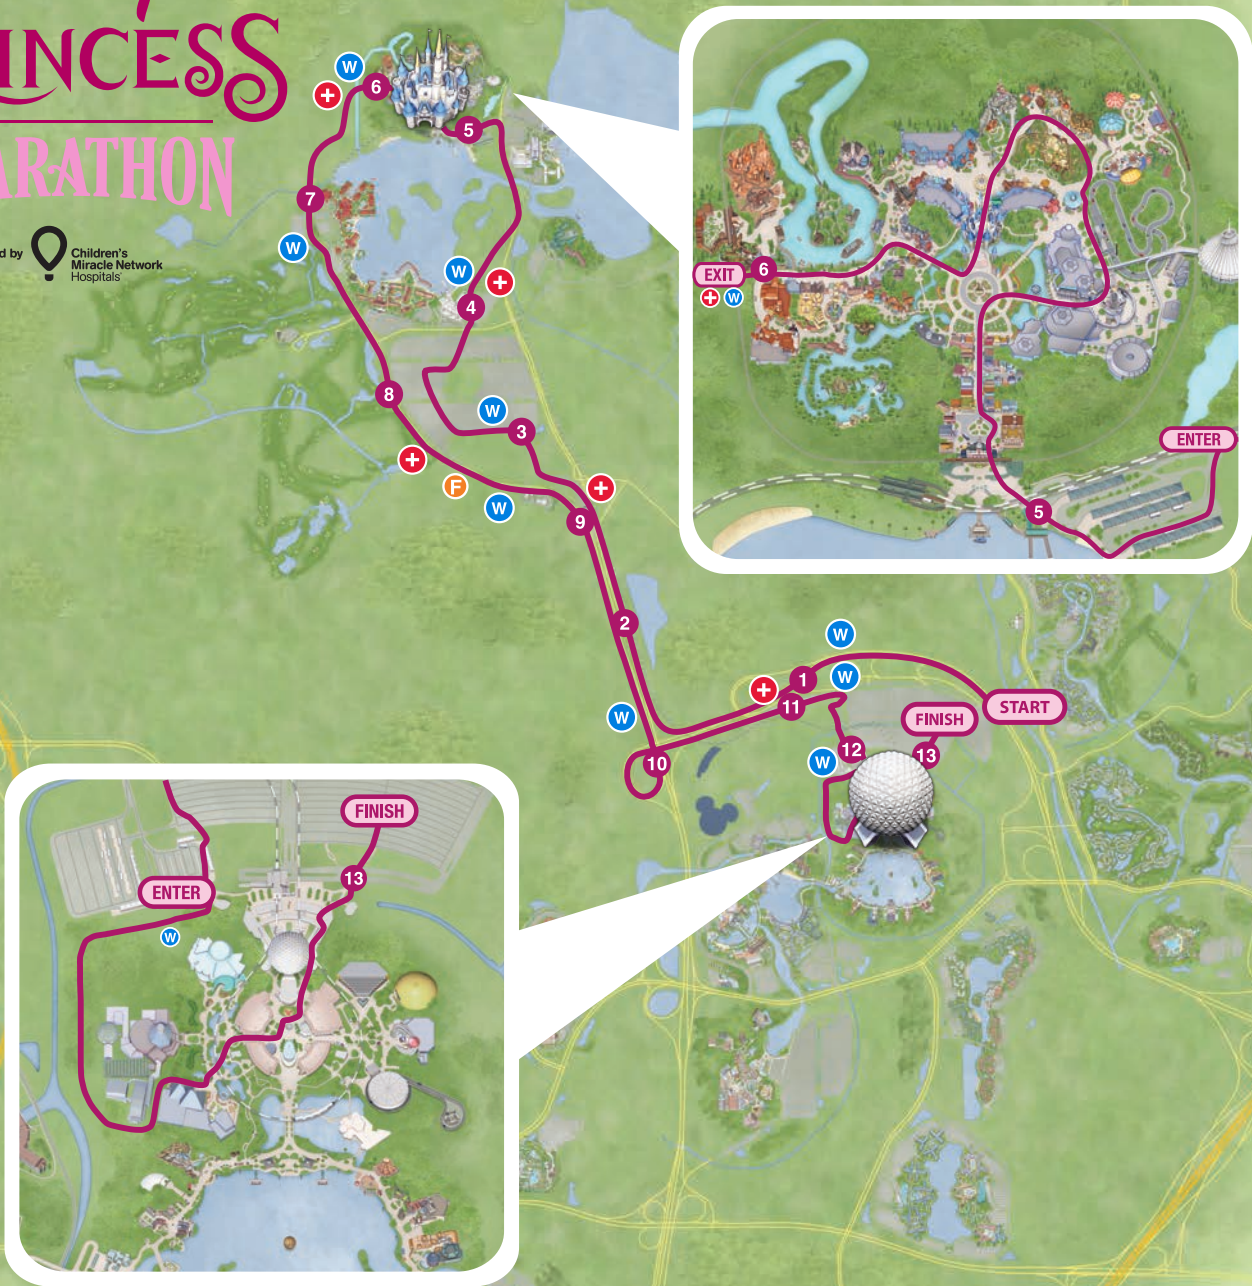

2019 Disney Princess 1/2 MARATHON

Presented by  Children's Miracle Network Hospitals

LEGEND

- Disney Princess Half Marathon Course
- W Water Stop
- F Food Stop
- + Medical
- Mile Marker