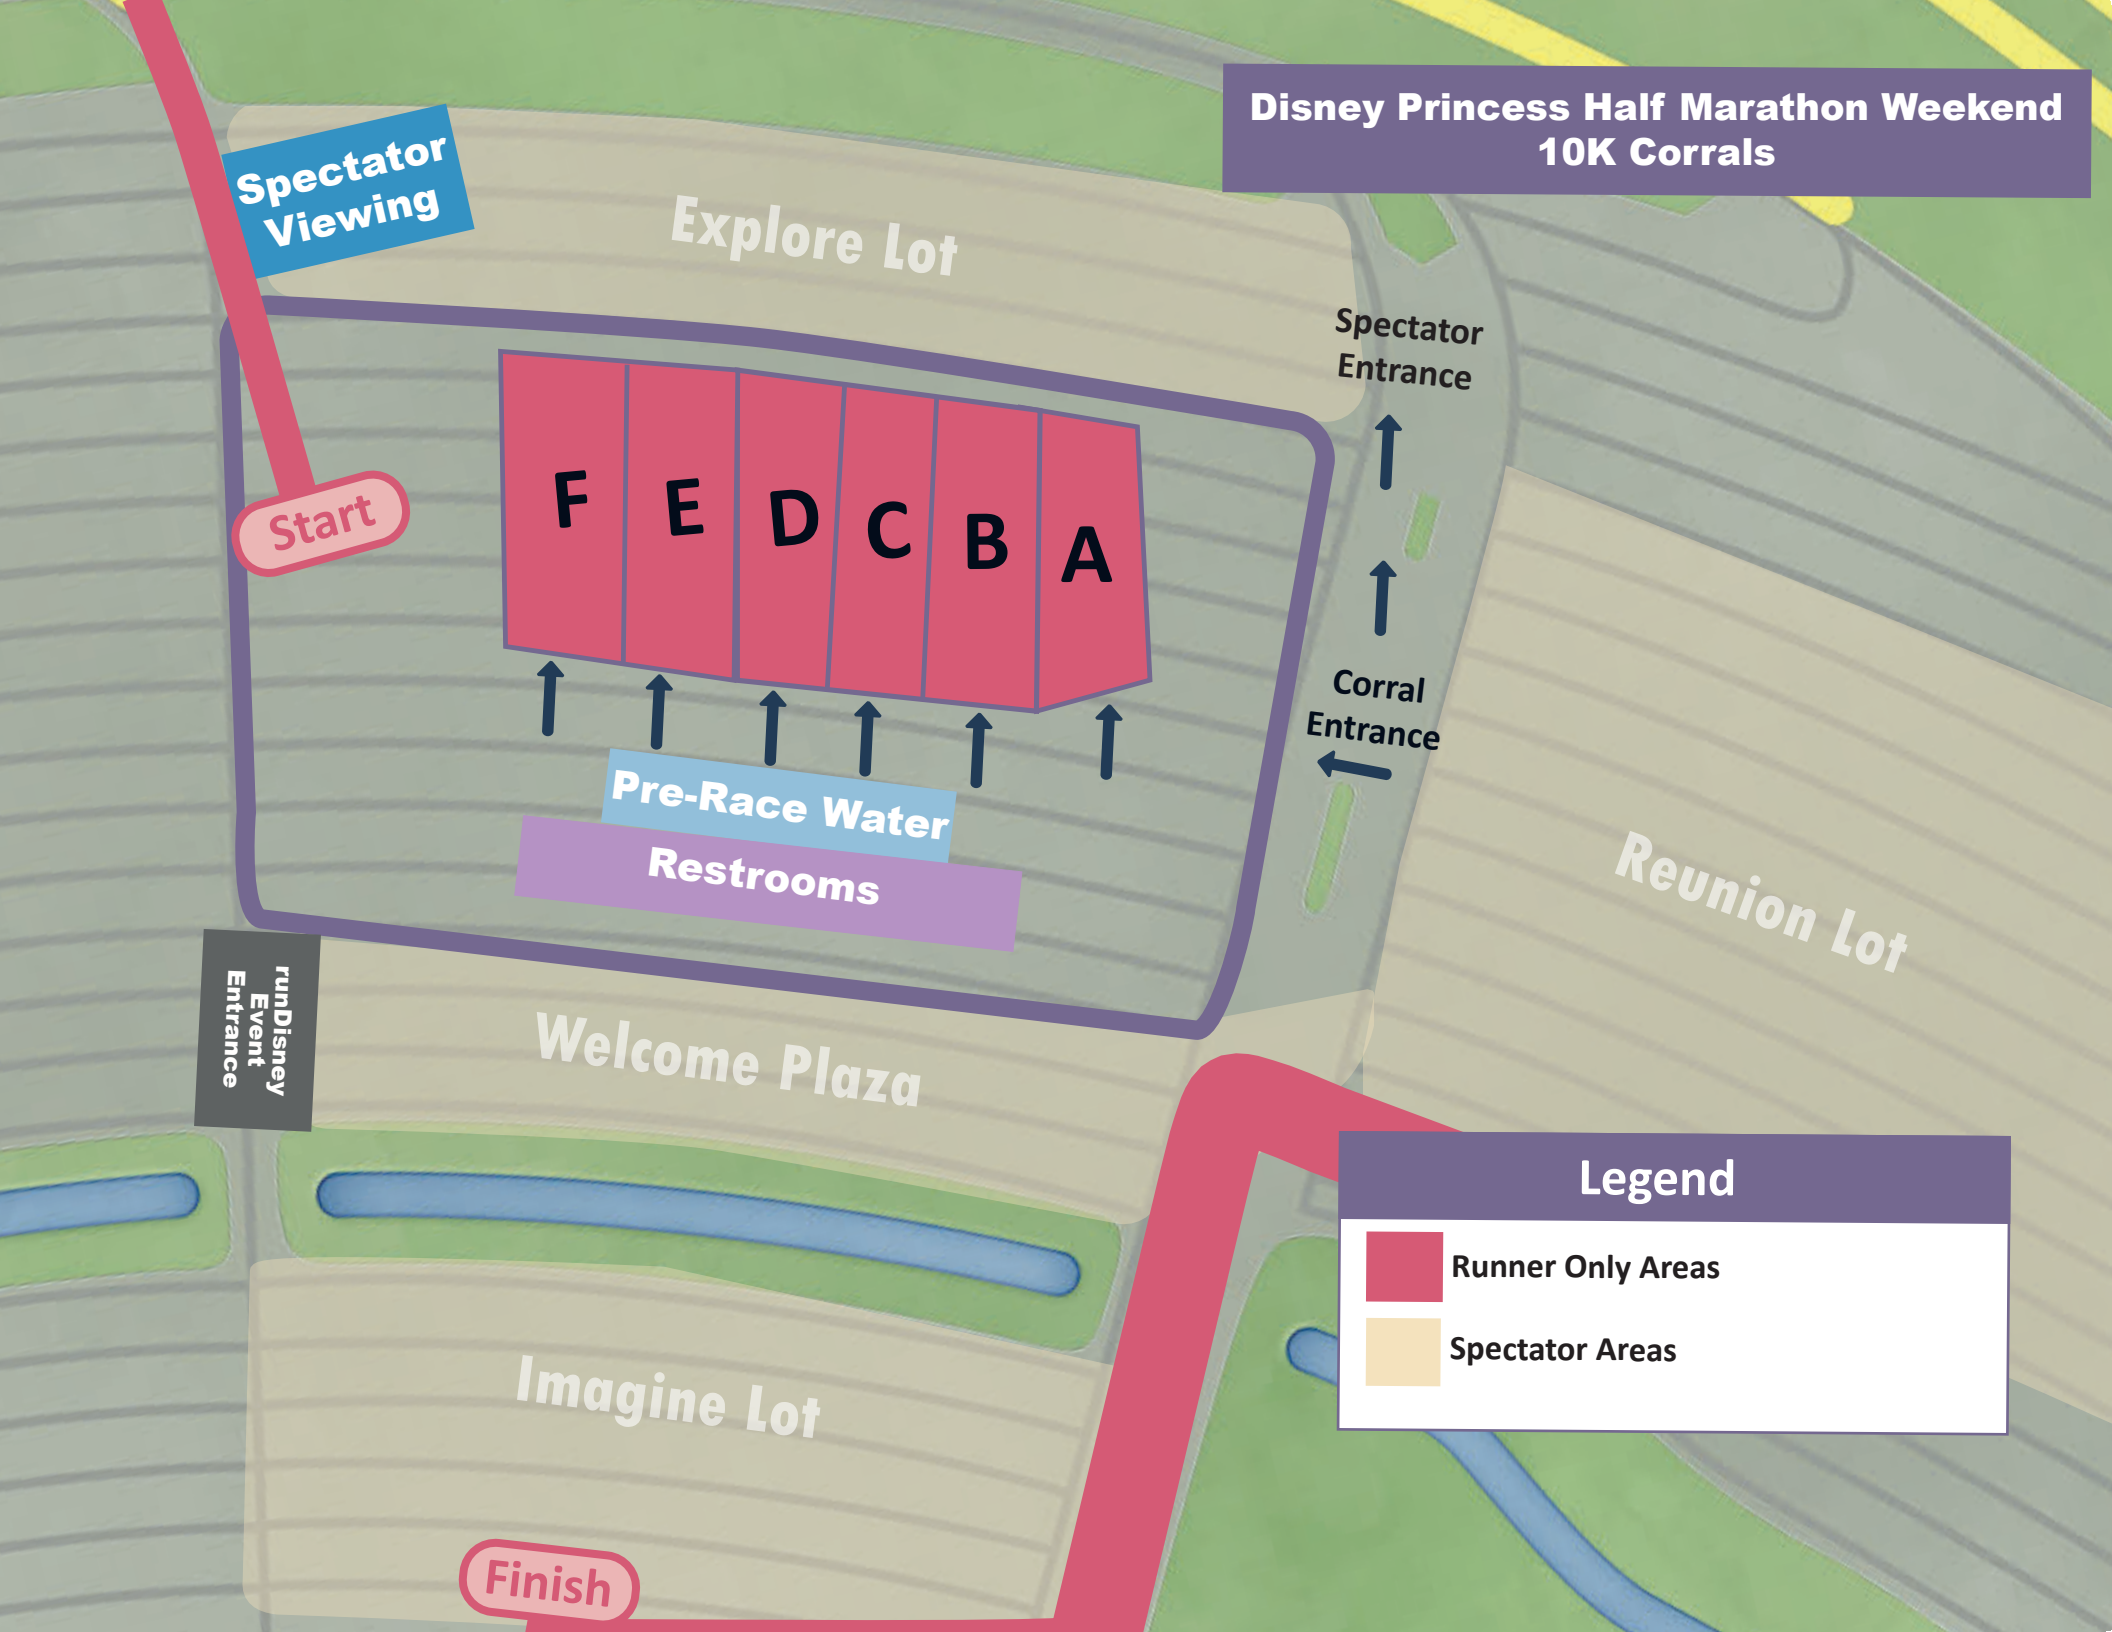

Disney Princess Half Marathon Weekend 10K Corrals

Spectator Viewing

Start

F E D C B A

Pre-Race Water

Restrooms

Spectator Entrance

Corral Entrance

Explore Lot

Reunion Lot

Welcome Plaza

Imagine Lot

Finish

runDisney
Event
Entrance

Legend

- Runner Only Areas
- Spectator Areas