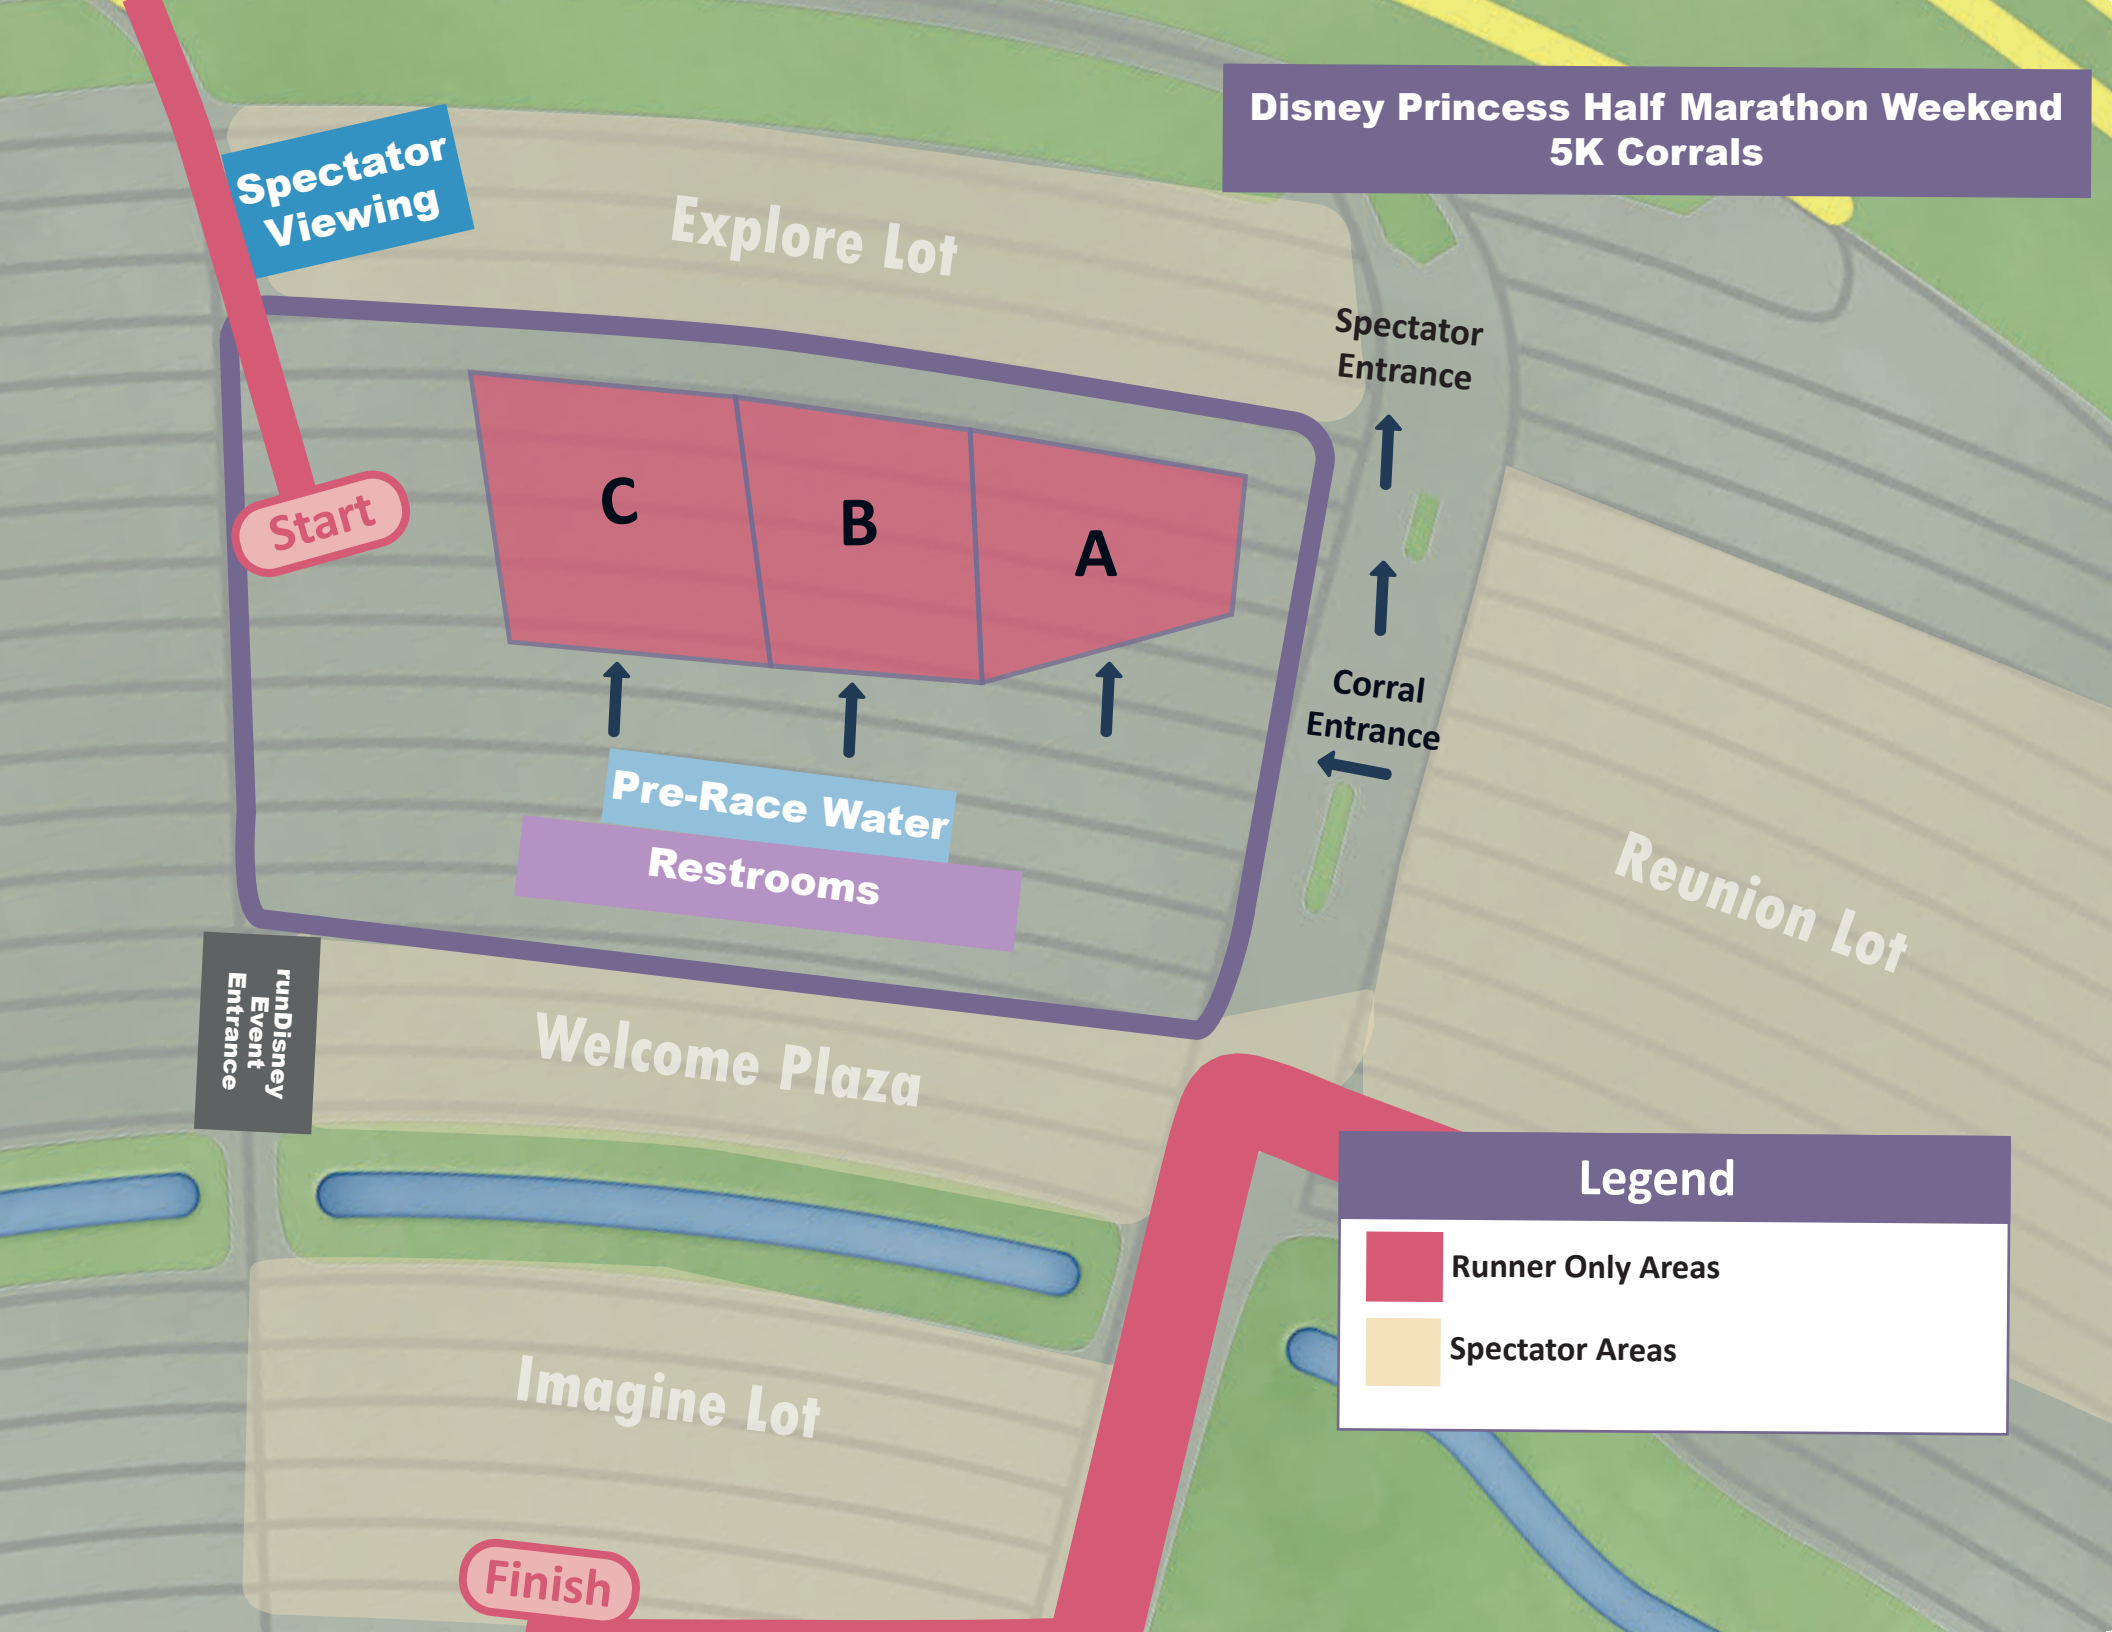

Disney Princess Half Marathon Weekend 5K Corrals

Spectator Viewing

Explore Lot

Start

C B A

Pre-Race Water

Restrooms

Spectator Entrance

Corral Entrance

Reunion Lot

Welcome Plaza

runDisney Event Entrance

Imagine Lot

Finish

Legend

- Runner Only Areas
- Spectator Areas